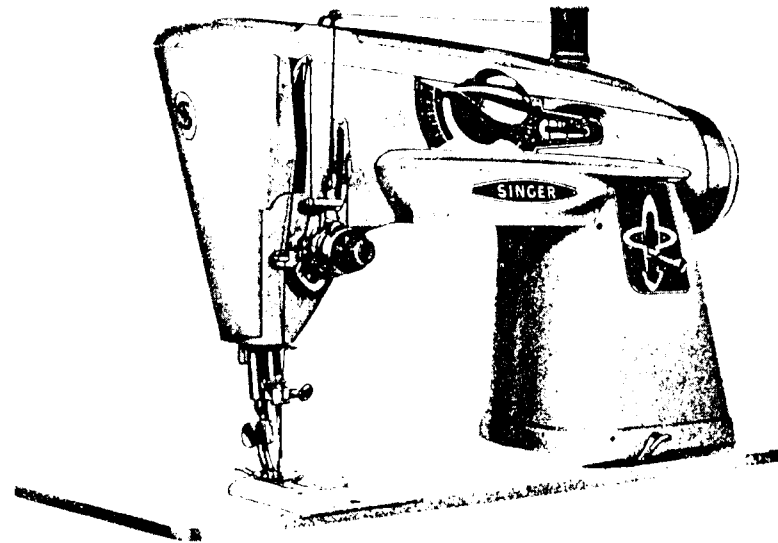

SINGER

500A

List of Parts—Machine No. 500A

ATTACHMENT SET 161743

81200	Binder
161133	Tube of Oil
161166	Zipper Foot
161168	Button Foot
161172	Seam Guide
161195	Hemmer Foot
161200	Attachment Box
161276	Lint Brush
161294	Screwdriver (LG)
161295	Screwdriver (SM)
161561	Ruffler
163483	Special Purpose Foot
170071-001	Presser Foot
172187	Fashion Disc 2
172189	Fashion Disc 3
172190	Fashion Disc 4
172191	Fashion Disc 5
172336	Bobbin (Plastic) (4)
174529	Throat Plate
2020(15x1)	Needles 14 (3) 16 (3)
21184	Instruction Book

From the Library of: Diamond Needle Corp

List of Parts—Machine No. 500A

List of Parts—Machine No. 500A

500A
 Part #
 605705101

Electrical Parts

Machine No. 500A1

Machine No. 500A6

Machine No. 500A4