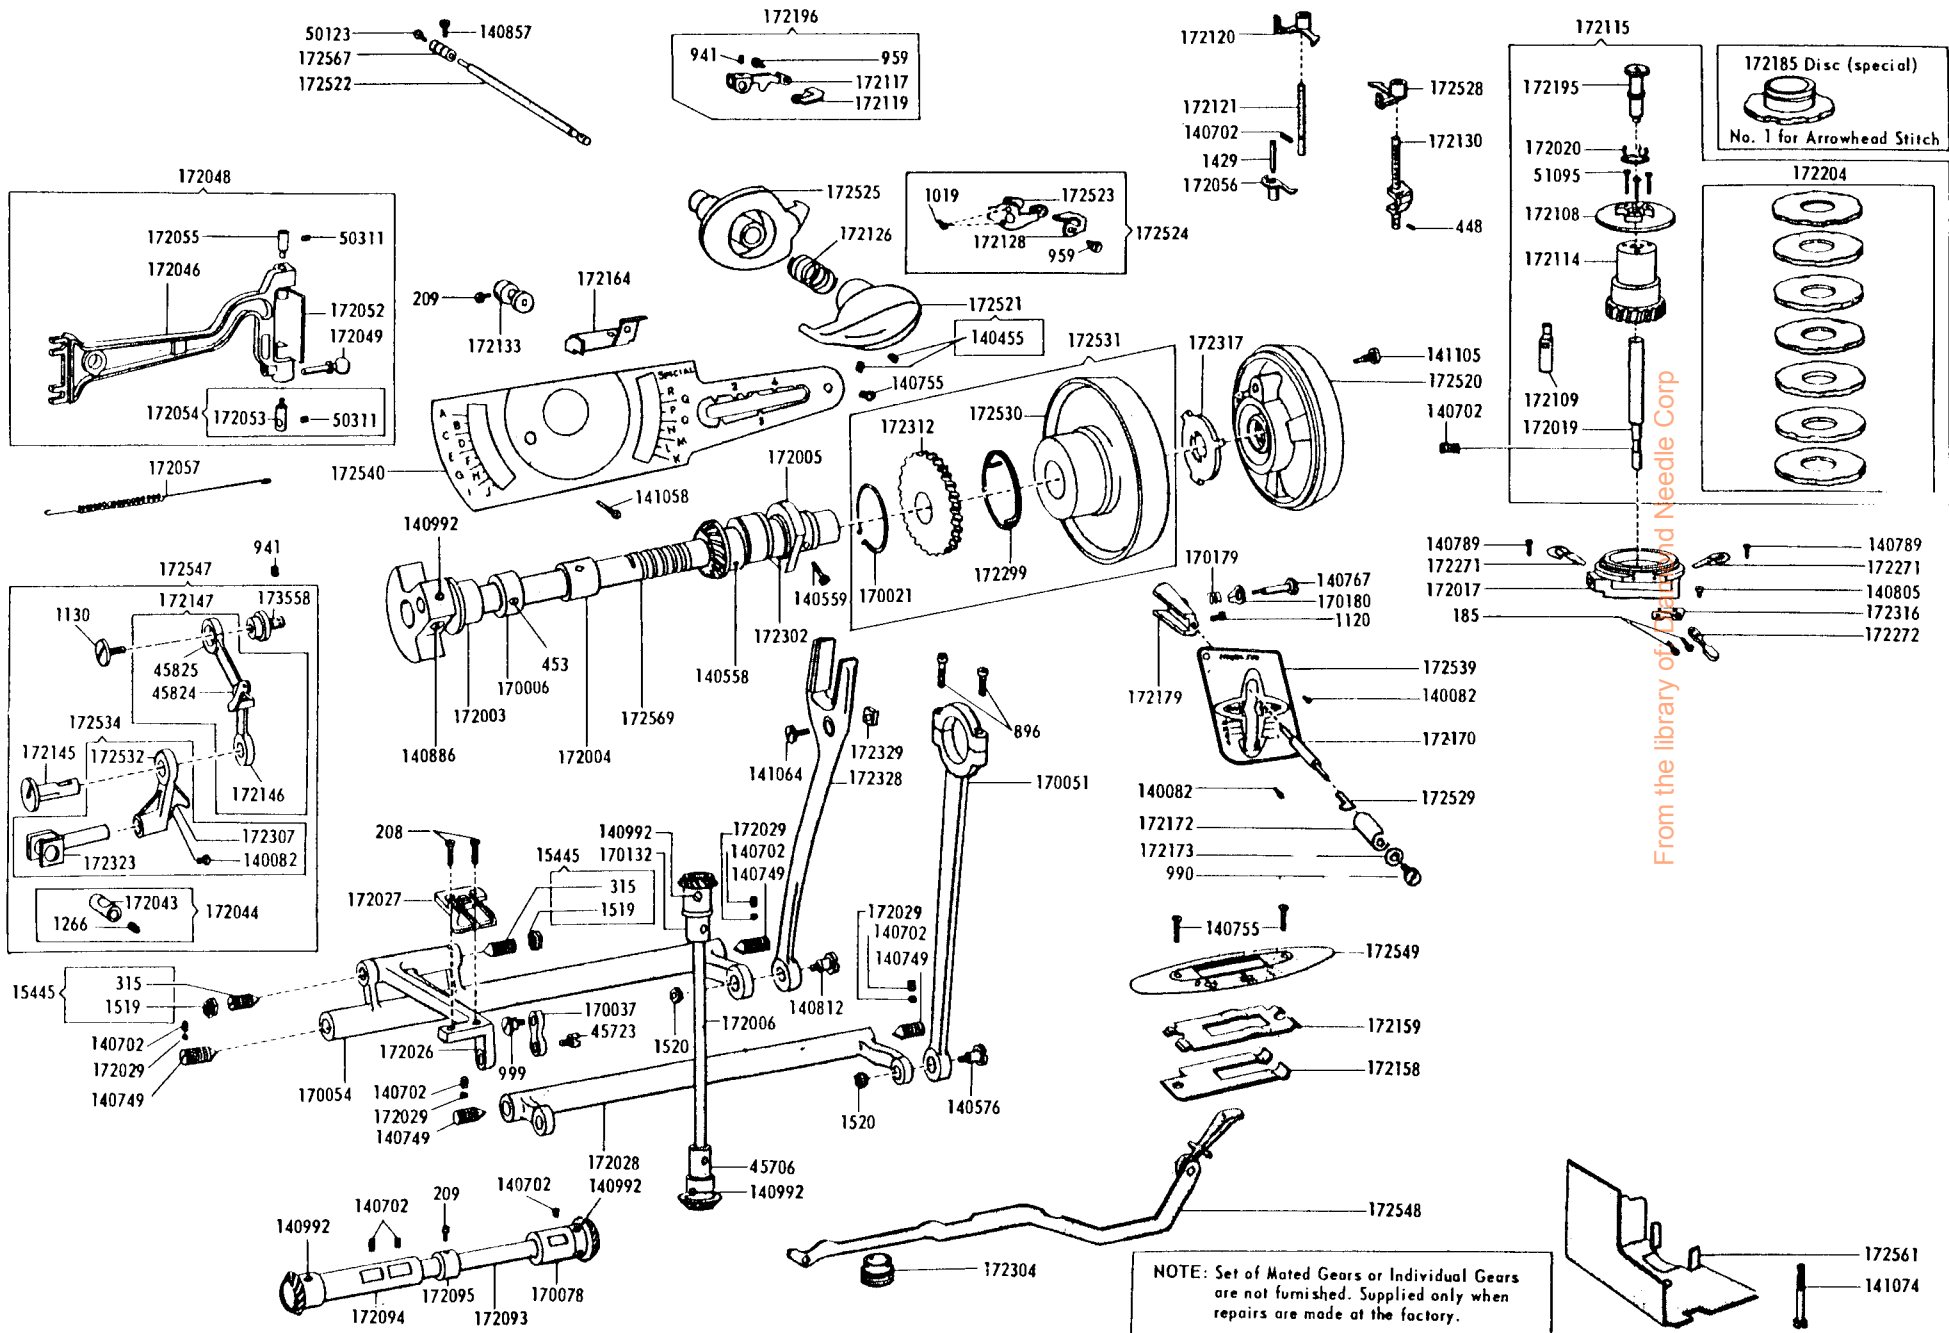

SINGER

500A

List of Parts—Machine No. 500A

ATTACHMENT SET 161743

81200	Binder
161133	Tube of Oil
161166	Zipper Foot
161168	Button Foot
161172	Seam Guide
161195	Hemmer Foot
161200	Attachment Box
161276	Lint Brush
161294	Screwdriver (LG)
161295	Screwdriver (SM)
161561	Ruffler
163483	Special Purpose Foot
170071-001	Presser Foot
172187	Fashion Disc 2
172189	Fashion Disc 3
172190	Fashion Disc 4
172191	Fashion Disc 5
172336	Bobbin (Plastic) (4)
174529	Throat Plate
2020(15x1)	Needles 14 (3) 16 (3)
21184	Instruction Book

From the Library of: Diamond Needle Corp

List of Parts—Machine No. 500A

List of Parts—Machine No. 500A

500A
 Part #
 605705101

Electrical Parts

Machine No. 500A1

Machine No. 500A6

Machine No. 500A4