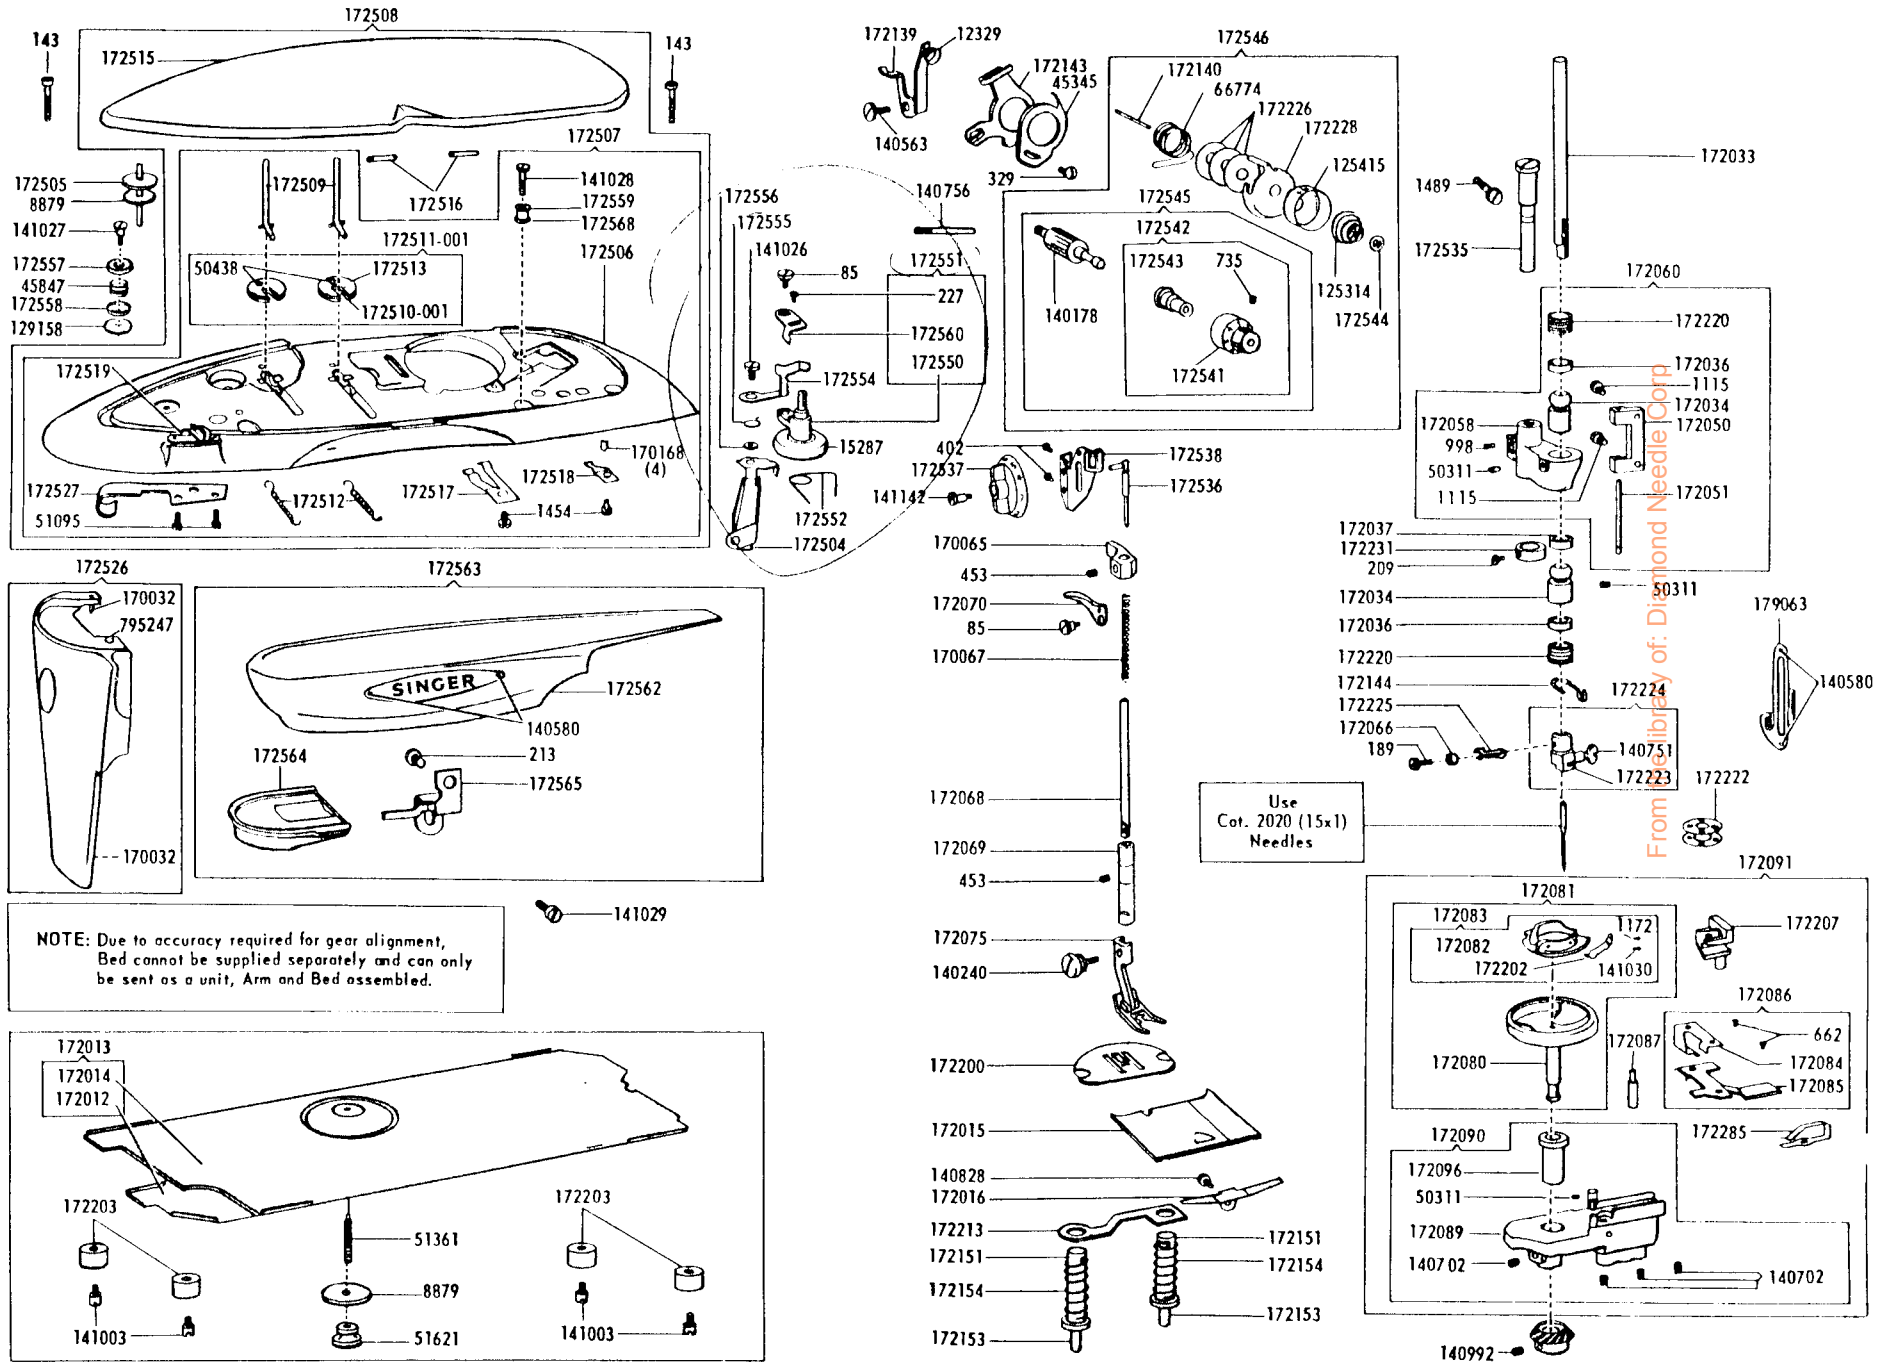

SINGER

500A

List of Parts—Machine No. 500A

ATTACHMENT SET 161743

81200	Binder
161133	Tube of Oil
161166	Zipper Foot
161168	Button Foot
161172	Seam Guide
161195	Hemmer Foot
161200	Attachment Box
161276	Lint Brush
161294	Screwdriver (LG)
161295	Screwdriver (SM)
161561	Ruffler
163483	Special Purpose Foot
170071-001	Presser Foot
172187	Fashion Disc 2
172189	Fashion Disc 3
172190	Fashion Disc 4
172191	Fashion Disc 5
172336	Bobbin (Plastic) (4)
174529	Throat Plate
2020(15x1)	Needles 14 (3) 16 (3)
21184	Instruction Book

From the Library of: Diamond Needle Corp

List of Parts—Machine No. 500A

List of Parts—Machine No. 500A

500A
 Part #
 605705101

Electrical Parts

Machine No. 500A1

Machine No. 500A6

Machine No. 500A4